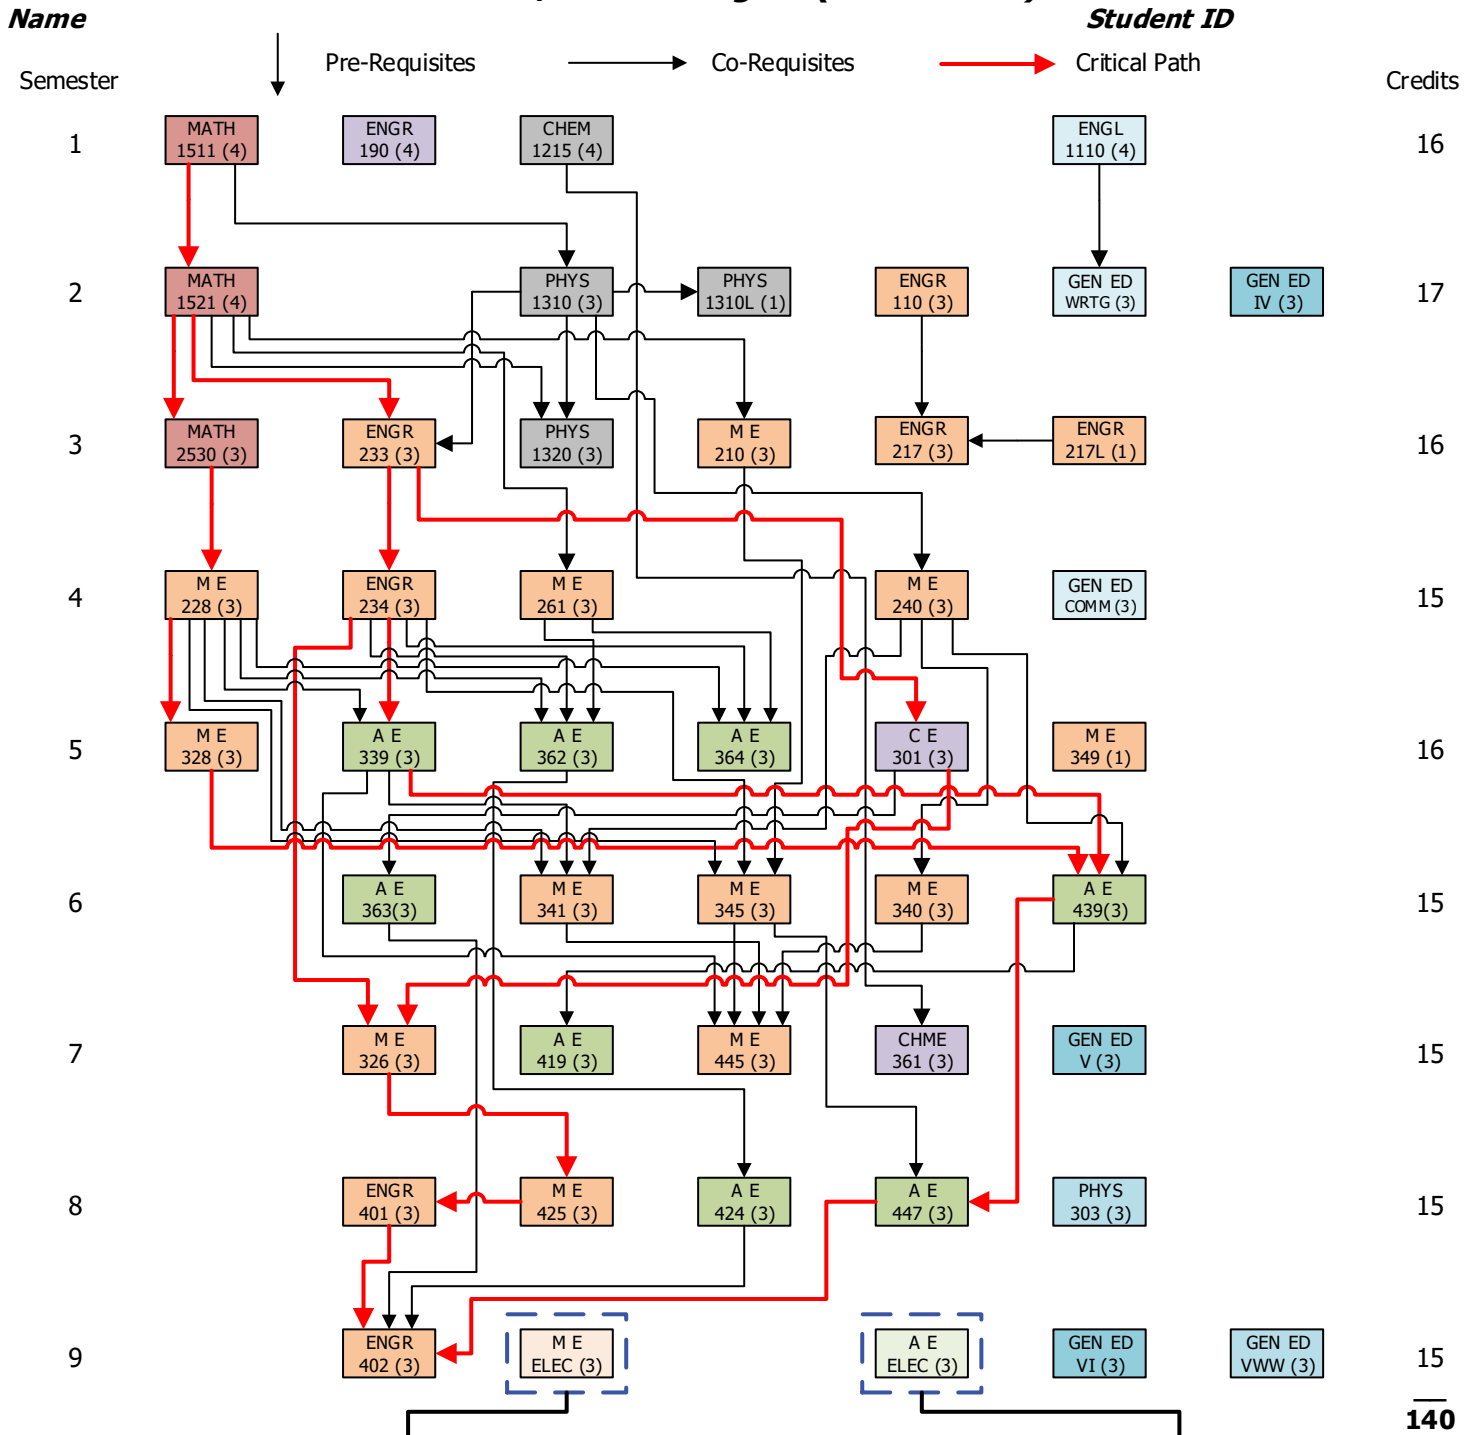

ME/AE Dual Degree (2023 - 2024)

This Flow Chart is an advising aid. It attempts to present in graphical form, the material contained in the printed version of the NMSU Undergraduate Catalog. Information in this Flow Chart is NOT meant to replace that information in the Undergraduate Catalog. The NMSU Undergraduate Catalog is the final authority if any discrepancies exist between the information here and that catalog. For a complete list of available elective courses, please refer to the online MAE Course Information and Syllabus webpage.