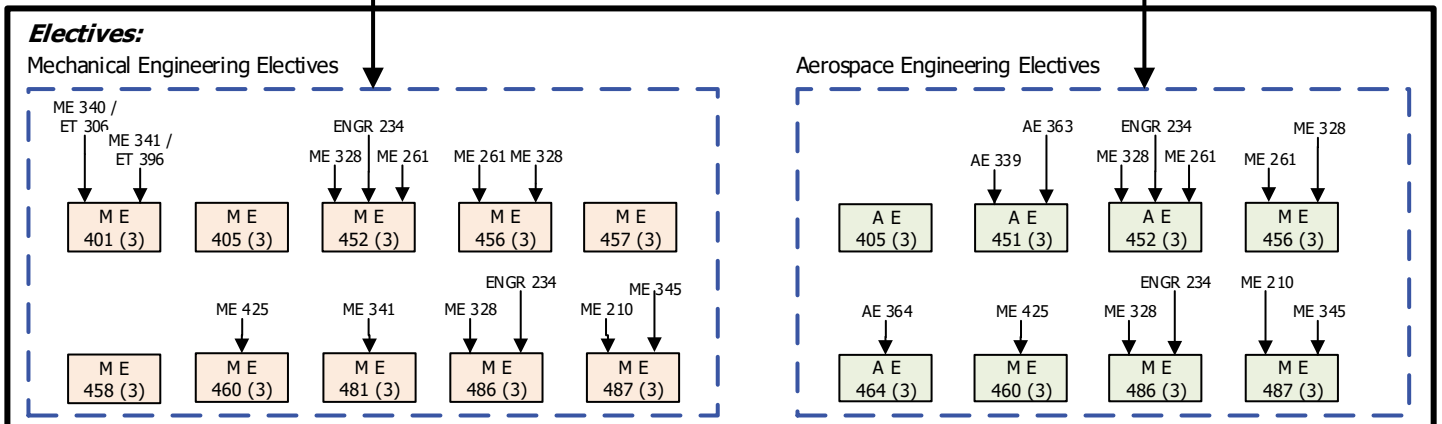

ME/AE Dual Degree (2023 - 2024)

This Flow Chart is an advising aid. It attempts to present in graphical form, the material contained in the printed version of the NMSU Undergraduate Catalog. Information in this Flow Chart is NOT meant to replace that information in the Undergraduate Catalog. The NMSU Undergraduate Catalog is the final authority if any discrepancies exist between the information here and that catalog. For a complete list of available elective courses, please refer to the online MAE Course Information and Syllabus webpage.